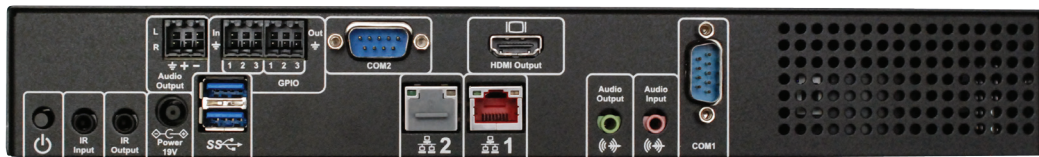

Combine all your audio into a single output from any of your sources such as laptops, video codecs, audio mixers and microphones, Blu-ray and cable boxes.

## Features

- + Works with all VIEW Pro Encoders and Decoders
- + Stream single-ended audio
- + Stream balanced audio
- + Stream USB audio
- + Stream HDMI audio with or without HDCP

VIEW Pro D110 Decoder rear panel

VIEW Pro E120 Encoder rear panel

COMBINE ALL YOUR SOURCE AUDIO INTO MIXED STREAMS