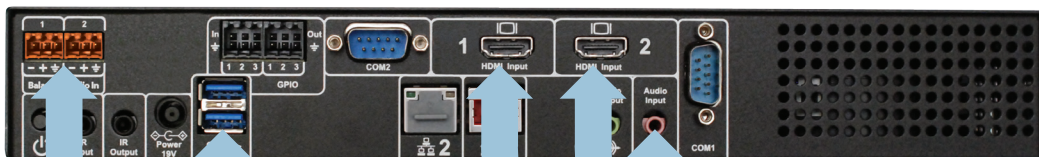

## Features

- + Works with all VIEW Pro Encoders and Decoders
- + Stream single-ended audio
- + Stream balanced audio
- + Stream USB audio
- + Stream HDMI audio with or without HDCP

VIEW Pro D110 Decoder rear panel