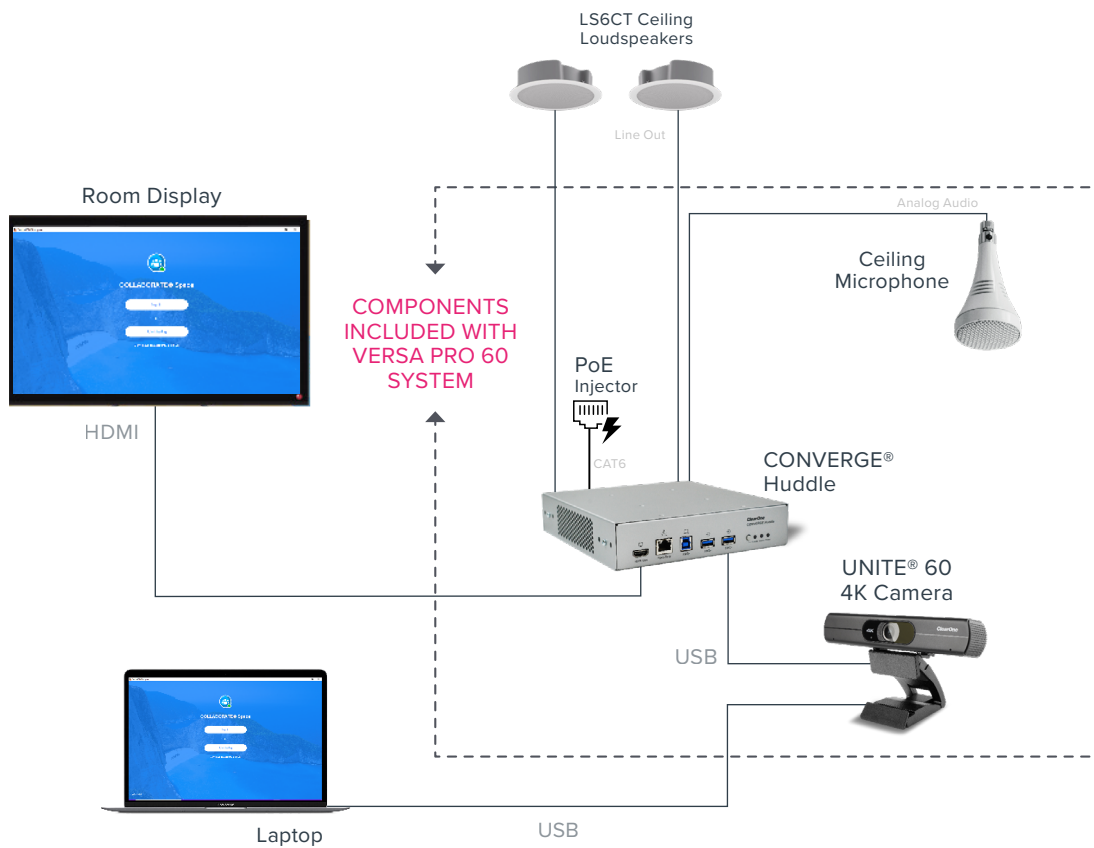

Great Ideas Need to Be Seen - and Heard!™

COLLABORATE® Versa™ Pro 60

COLLABORATE Versa Pro 60 using Room PC and display, with optional ClearOne Ceiling Loudspeakers

COLLABORATE® Versa™ Pro 60

- INCLUDES**
- CONVERGE® Huddle
 - UNITE® 60 4K Camera
 - Ceiling Microphone Array (White)
 - PoE Injector Kit
- CONVERGE HUDDLE**
- INPUTS**
- 3 channel balanced audio mic/line inputs with AEC
 - 1 channel balanced audio line input without AEC
 - 3.81 mm orange-color Phoenix/Euroblock type male header, push-on mini-terminal block
- LINE OUTPUTS**
- 2 channel balanced audio line outputs, 3.81 mm black-color Phoenix/Euroblock type male header, push-on mini-terminal block
 - 1 USB 3.0 Type-B
 - 1 USB 3.0 Type-A
 - RJ-45, 10/100/1000 Mbps, passthrough to USB-B 3.0
- HDMI RESOLUTIONS**
- 1600 x 1200p @ 60 Hz, 4:3 ratio
 - 1920 x 1200p @ 60 Hz, 16:10 ratio
 - 2560 x 1440p @ 60 Hz, 16:9 ratio
- UNITE® 60 4K CAMERA**
- 4K 30fps, 8.29 M Pixel resolution
 - Smart Face Tracking, Voice Tracking
 - 120 ° Wide-angle Field View
 - Control of camera functions via IR remote control or UVC protocol
 - 3x Digital Zoom, f/1.8 to 2.8 Aperture
- CONTROL**
- Remote control, USB (UVC), RS-232
- CEILING MICROPHONE ARRAY**
- ACOUSTIC CHARACTERISTICS**
- Polar Pattern: Cardioid
 - Dynamic Range: 80 dB, 1 kHz @ max SPL
 - Signal/Noise Ratio: 60 dBA, 1 kHz @ 1 Pa
 - Frequency Response: 100 Hz - 12 kHz
 - Sensitivity: 114 mV/Pa
- ELECTRICAL CHARACTERISTICS**
- Element: Fixed-charge back plate permanently polarized condenser
 - Phantom Power Requirement: 12-52 VDC, 2 mA typical
 - Impedance: 200 Ω
- PART NUMBERS**
- INCLUDES**
- 930-3200-P60 COLLABORATE® VERSA Pro 60
 - 910-3200-701 CONVERGE® Huddle
 - 910-210-009 UNITE® 60 4K Camera
 - 910-001-013-W Ceiling Microphone Array (White)
 - 910-3200-202 PoE Injector Kit